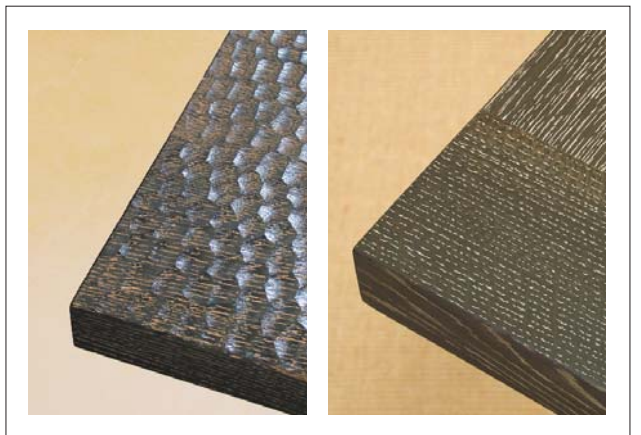

SALUKI

PHIDO COCKTAIL

PHIDO SIDEBOARD

CARVED TOP

BREADBOARD TOP

PHIDO COLLECTION

SALUKI Top size is variable x 28.5" H

PHIDO COCKTAIL Top size minimum is 48" and variable x 18"H

PHIDO SIDEBOARD Top size is variable x 34" H
A variety of configurations are available.

STANDARD FINISHES

A variety of finishes are offered in quartered white oak and mahogany. Cast stone has a warm neutral buff tone and is washable.