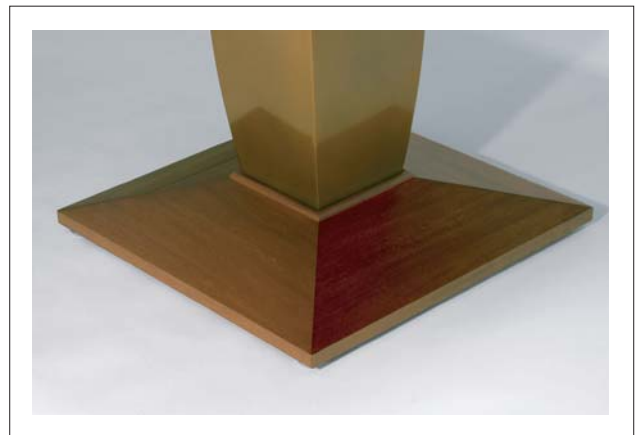

TULIP TABLE

TULIP TABLE
DOUBLE PEDESTAL

TULIP BUD

PATINAED BRONZE PEDESTAL
WITH WOOD BASE

T U L I P C O L L E C T I O N

TULIP TABLE Top size is variable x 29" H

DOUBLE PEDESTAL Top size is variable x 29" H

TULIP BUD 16" SQ x 22" H

STANDARD FINISHES

A variety of finishes are offered in quartered white oak and mahogany. Bronze is available in three patinas.