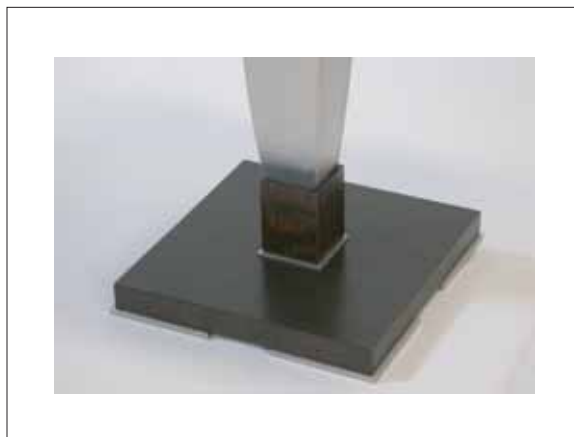

TULIP OCCASIONAL TABLE
16" SQUARE X 22" HIGH

METAL PEDESTAL AND DETAILS